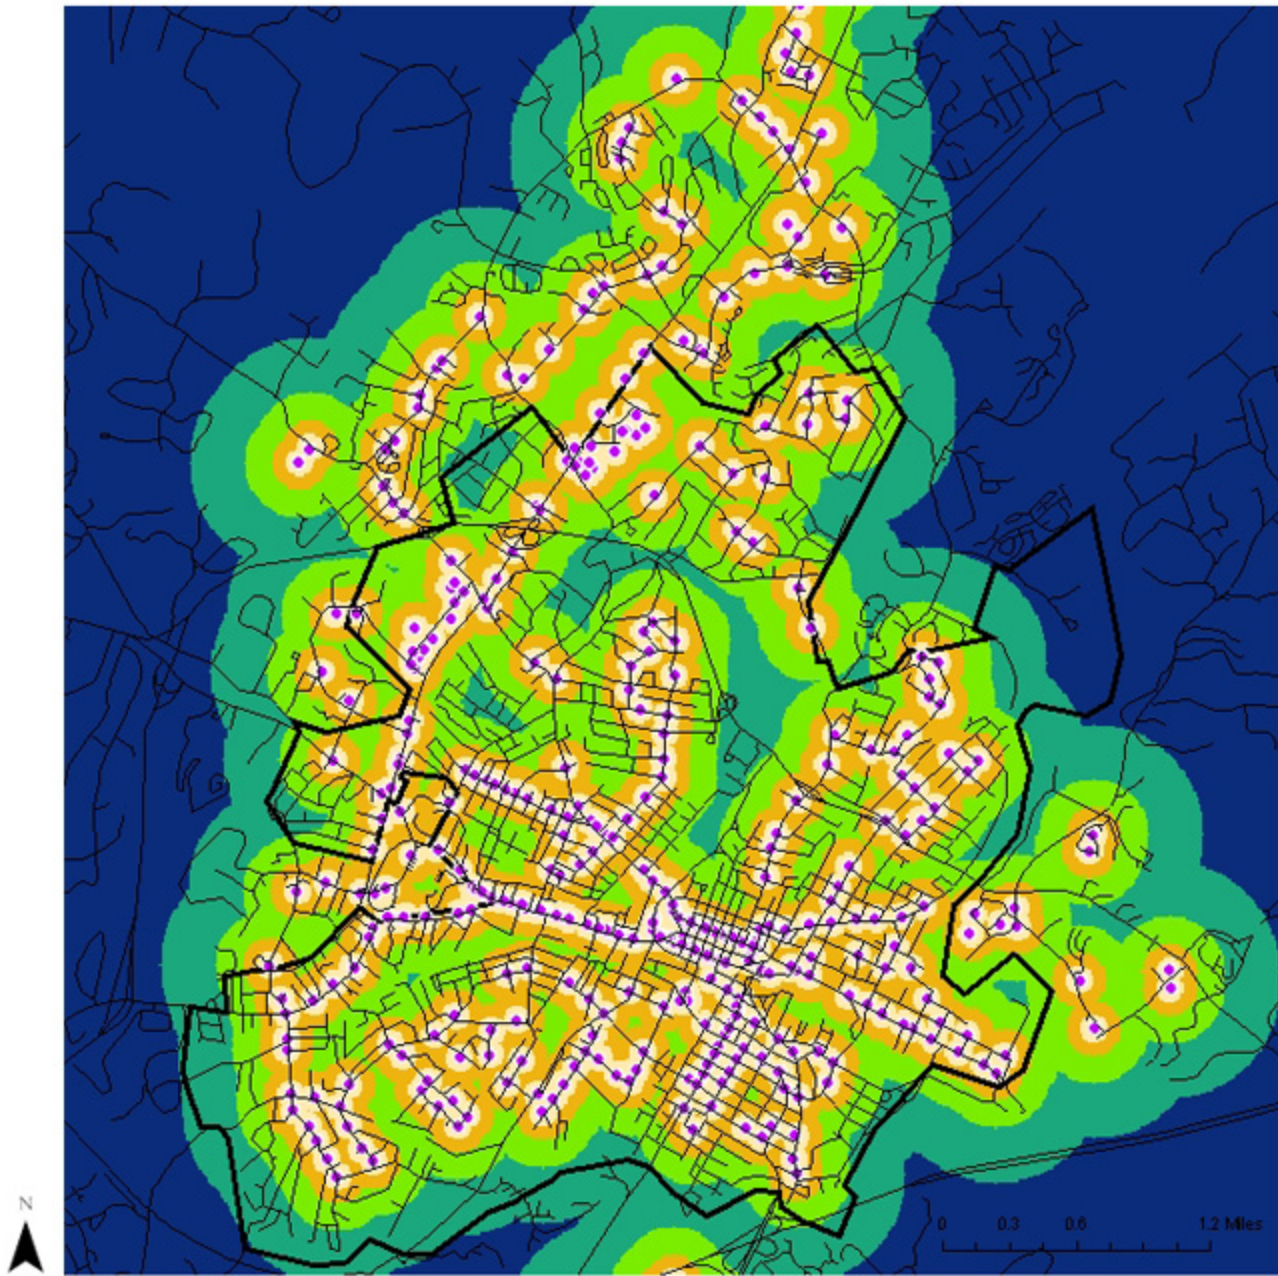

Linear Distance to CTS Bus Stops

- Legend**
- CTS Bus Stops
 - Roads
 - ▭ Charlottesville
- Distance**
- 0 - 325 feet
 - 325 - 650 feet
 - 650 - 1,300 feet
 - 1,300 - 2,600 feet
 - more than 2,600 feet

Source: CTS
Map constructed by UVa PLAC 513
Mapping the Landscape of Aging
Spring 2005

DRAFT
Address matched
Specific Locations Not Verified