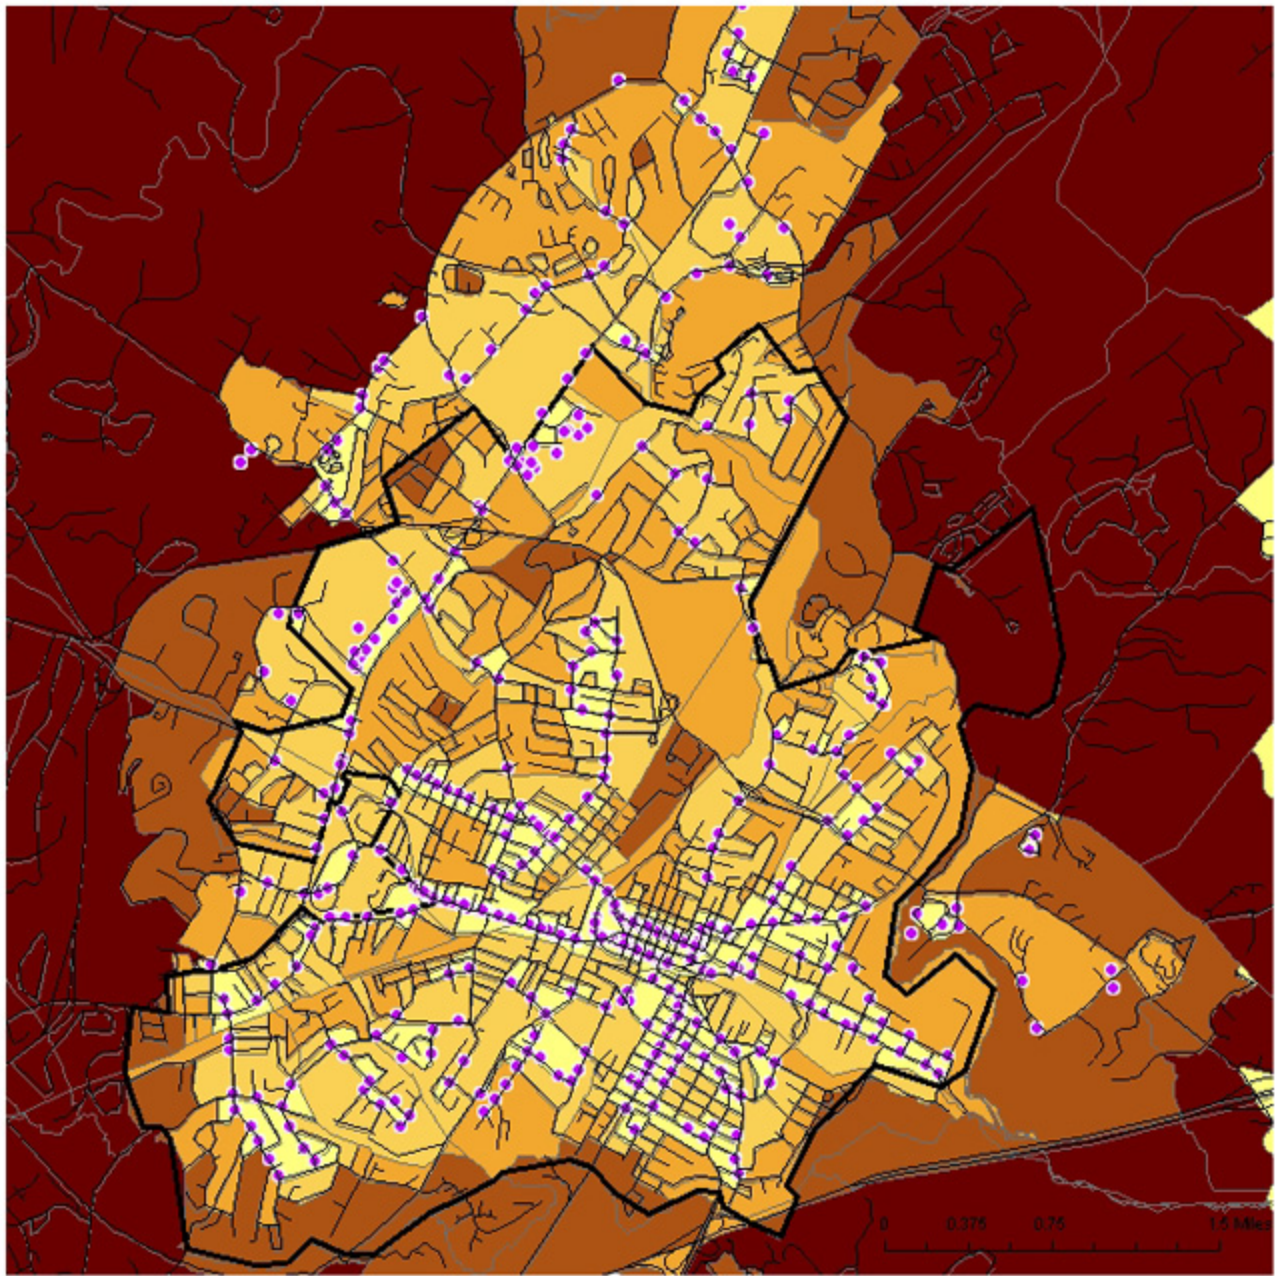

Average Distance to CTS Bus Stops

Legend

- CTS Bus Stops
- Roads
- 0 - 325 feet
- 325 - 650 feet
- 650 - 1,300 feet
- 1,300 - 2,600 feet
- more than 2,600 feet
- Charlottesville

Source: US Census Bureau
Map constructed by UVA PLAC 513
Mapping the Landscape of Aging
Spring 2005