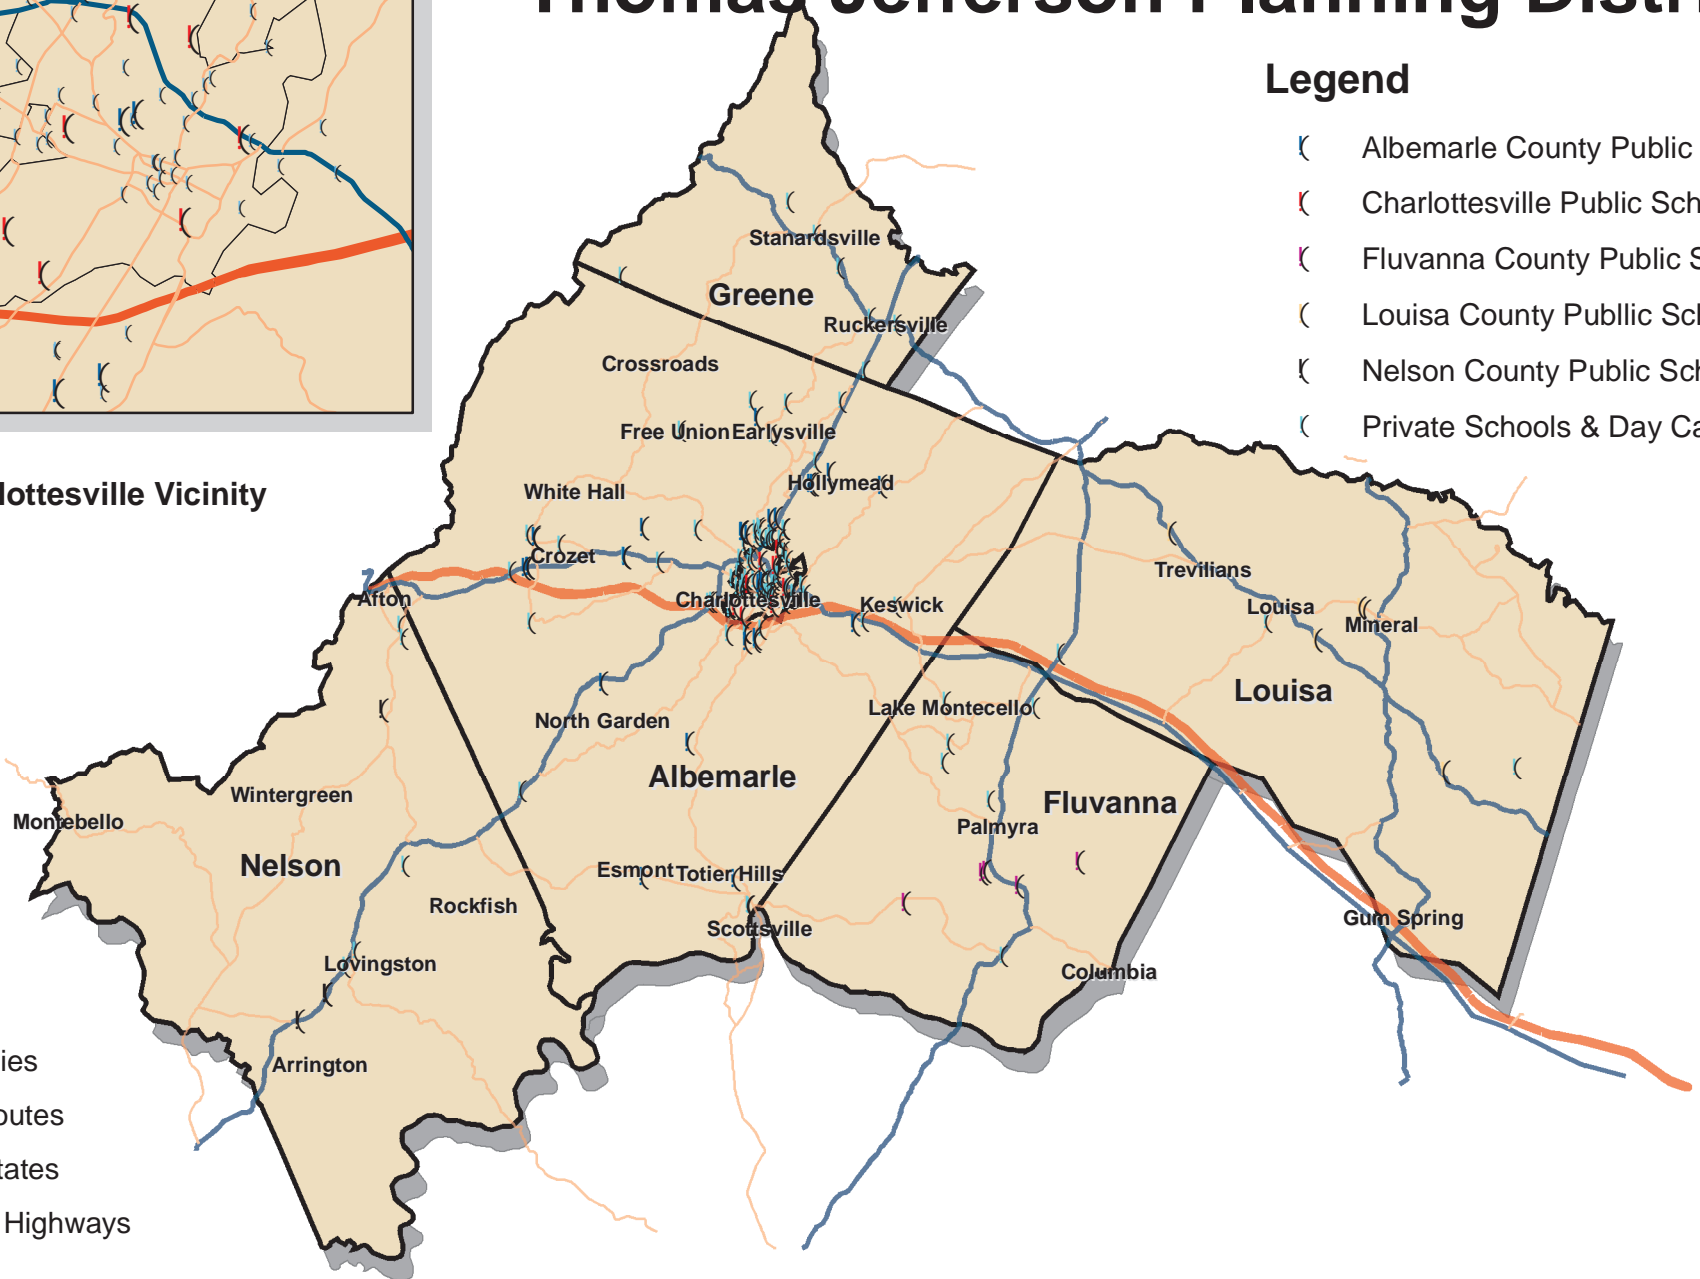

Schools

Thomas Jefferson Planning District

Legend

-  Albemarle County Public Schools
-  Charlottesville Public Schools
-  Fluvanna County Public Schools
-  Louisa County Public Schools
-  Nelson County Public Schools
-  Private Schools & Day Care

Charlottesville Vicinity

-  Counties
-  US Routes
-  Interstates
-  Other Highways

Source: TJPDC GIS Mapping
 Map constructed by UVa PLAC 513
 Transportation and Housing Accessibility Project
 Spring 2006