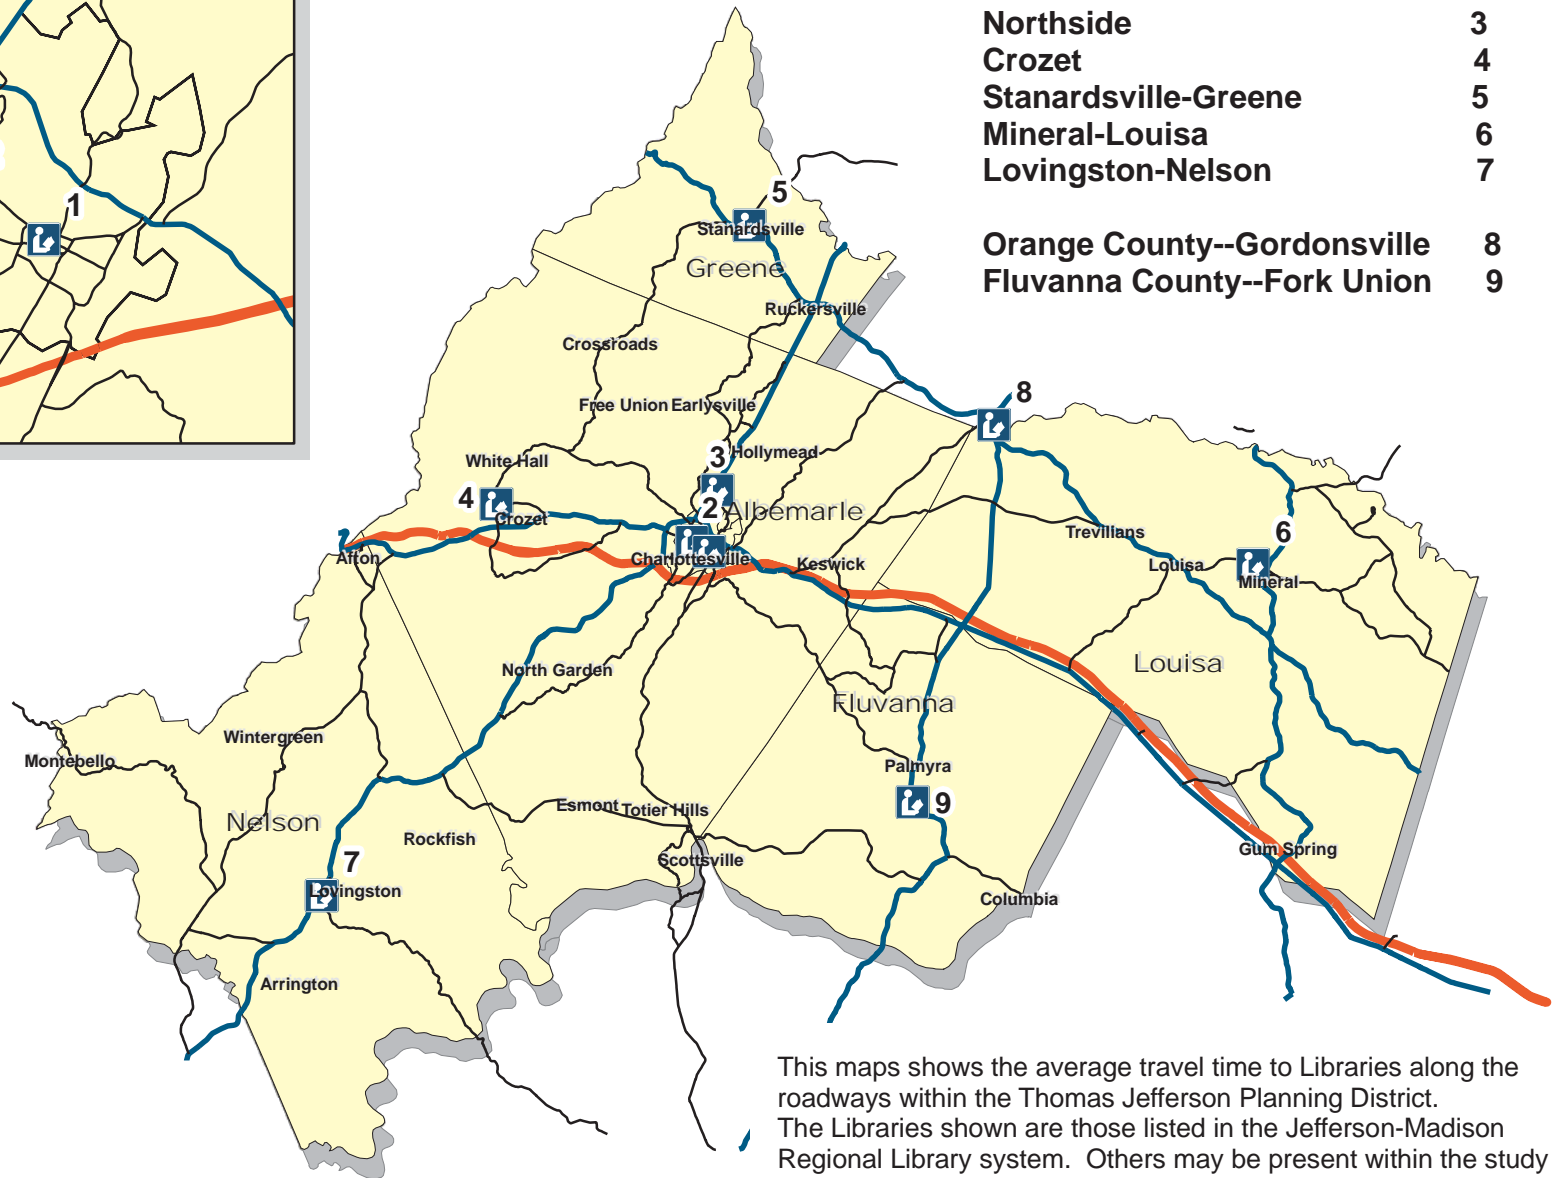

Libraries in Thomas Jefferson Planning District

Jefferson Madison Regional Libraries

- Downtown 1
- Gordon Avenue 2
- Northside 3
- Crozet 4
- Stanardsville-Greene 5
- Mineral-Louisa 6
- Lovington-Nelson 7

- Orange County--Gordonsville 8
- Fluvanna County--Fork Union 9

Facilities

 Libraries

0 3.5 7 14 Miles

-  US ROUTE
-  Interstate
-  Other Highways

This maps shows the average travel time to Libraries along the roadways within the Thomas Jefferson Planning District. The Libraries shown are those listed in the Jefferson-Madison Regional Library system. Others may be present within the study area.