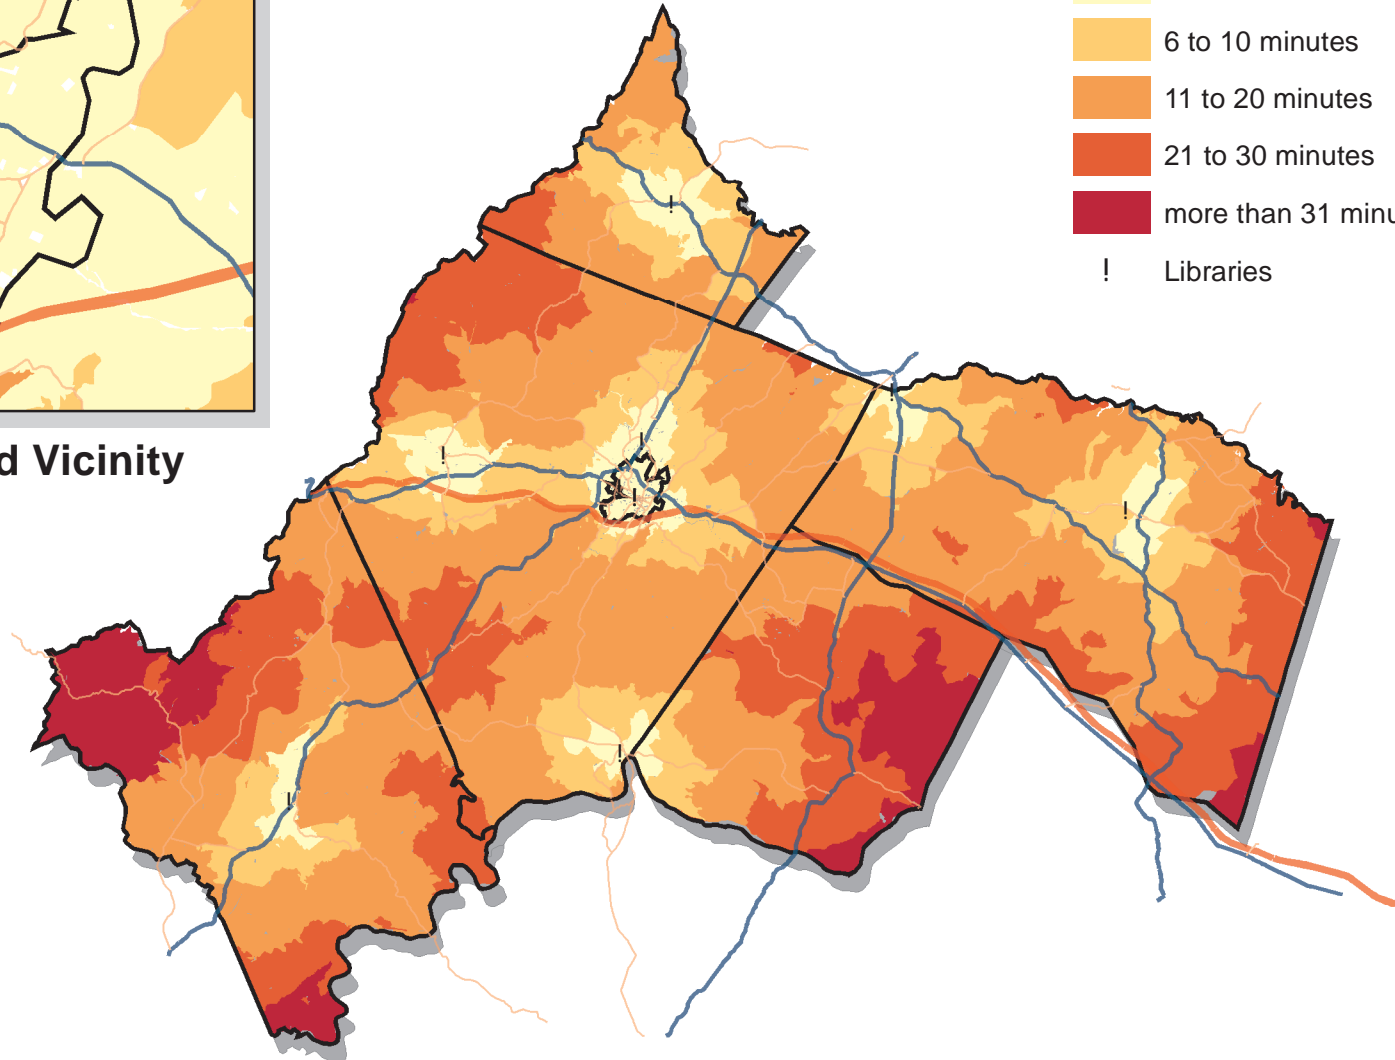

Travel Time to the Nearest Library for each Census Block in Thomas Jefferson Planning District

Charlottesville and Vicinity

Travel Time

0 3 6 12 Miles

— US Routes
— Interstates
— Other Highways