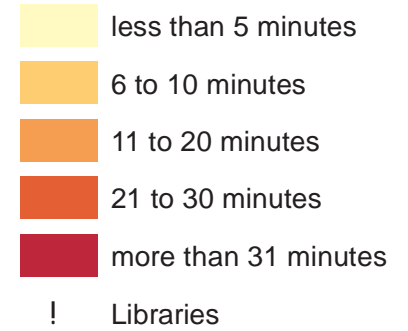

Travel Time to the Nearest Library for each Census Block in Thomas Jefferson Planning District

Charlottesville and Vicinity

Travel Time

0 3 6 12 Miles

— US Routes
— Interstates
— Other Highways