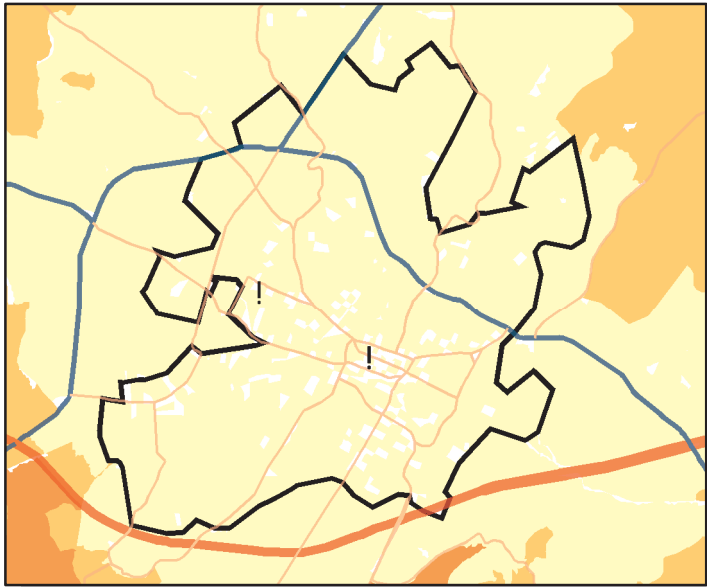

Travel Time to the Nearest Library for each Census Block in Thomas Jefferson Planning District

Charlottesville and Vicinity

Travel Time

0 3 6 12 Miles

— US Routes
— Interstates
— Other Highways