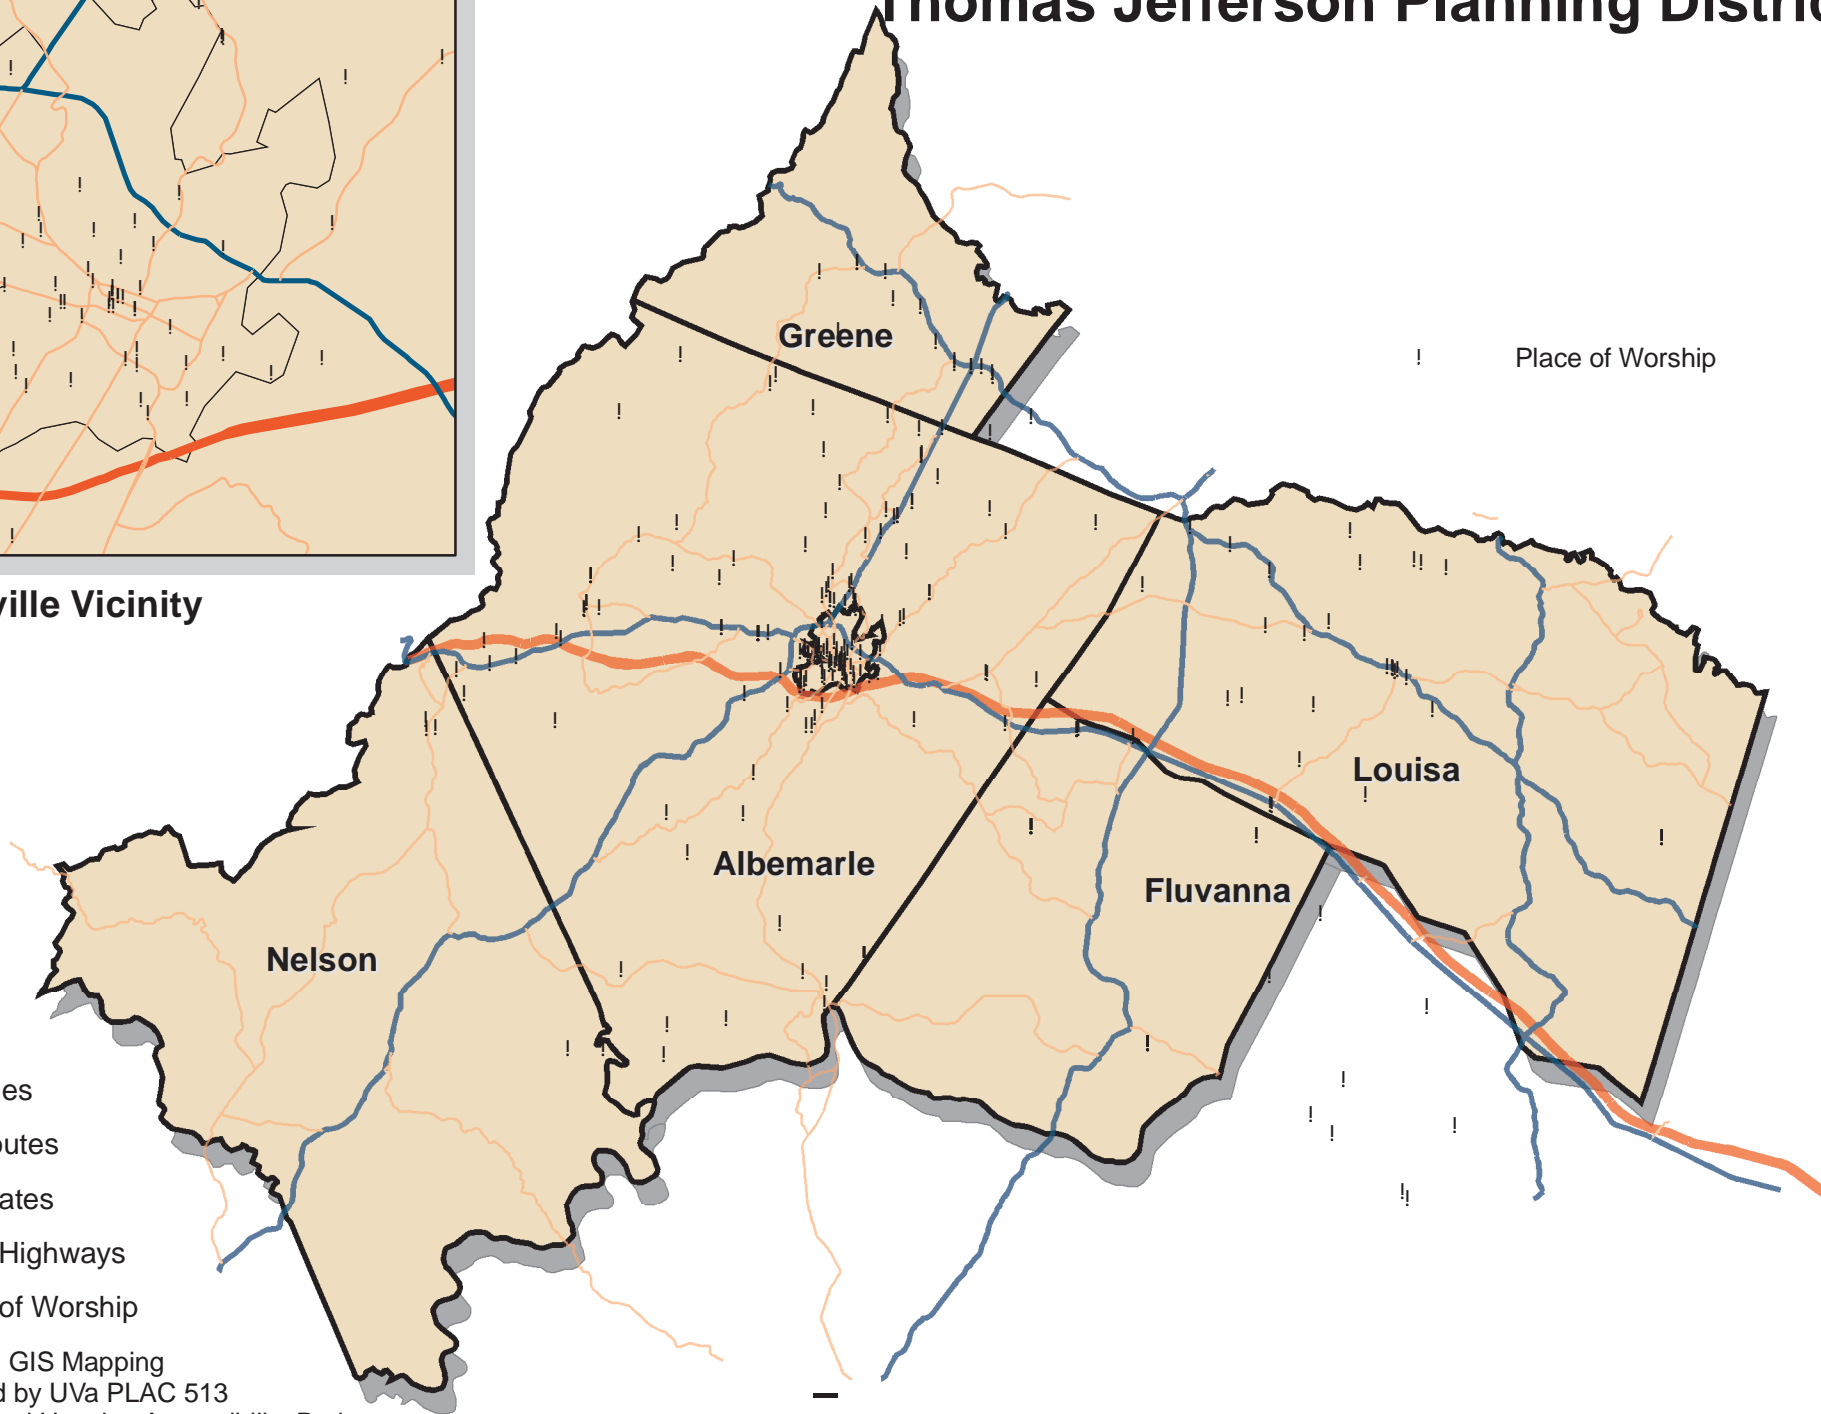

# Places of Worship Thomas Jefferson Planning District

**Charlottesville Vicinity**

! Place of Worship

- Counties
- US Routes
- Interstates
- Other Highways
- ! Place of Worship

Source: TJPDC GIS Mapping  
Map constructed by UVa PLAC 513  
Transportation and Housing Accessibility Project  
Spring 2006

0 3.5 7 14 Miles