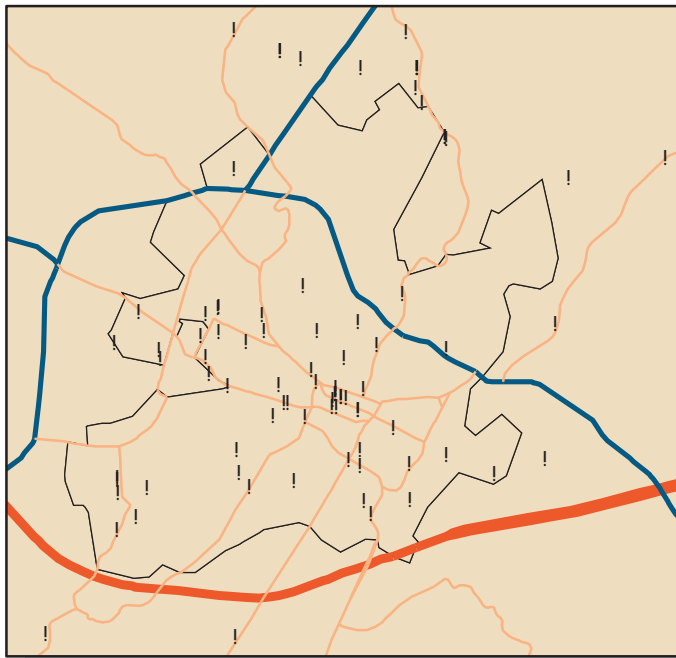

# Places of Worship Thomas Jefferson Planning District

**Charlottesville Vicinity**

! Place of Worship

- Counties
- US Routes
- Interstates
- Other Highways
- ! Place of Worship

Source: TJPDC GIS Mapping  
Map constructed by UVa PLAC 513  
Transportation and Housing Accessibility Project  
Spring 2006

0 3.5 7 14 Miles