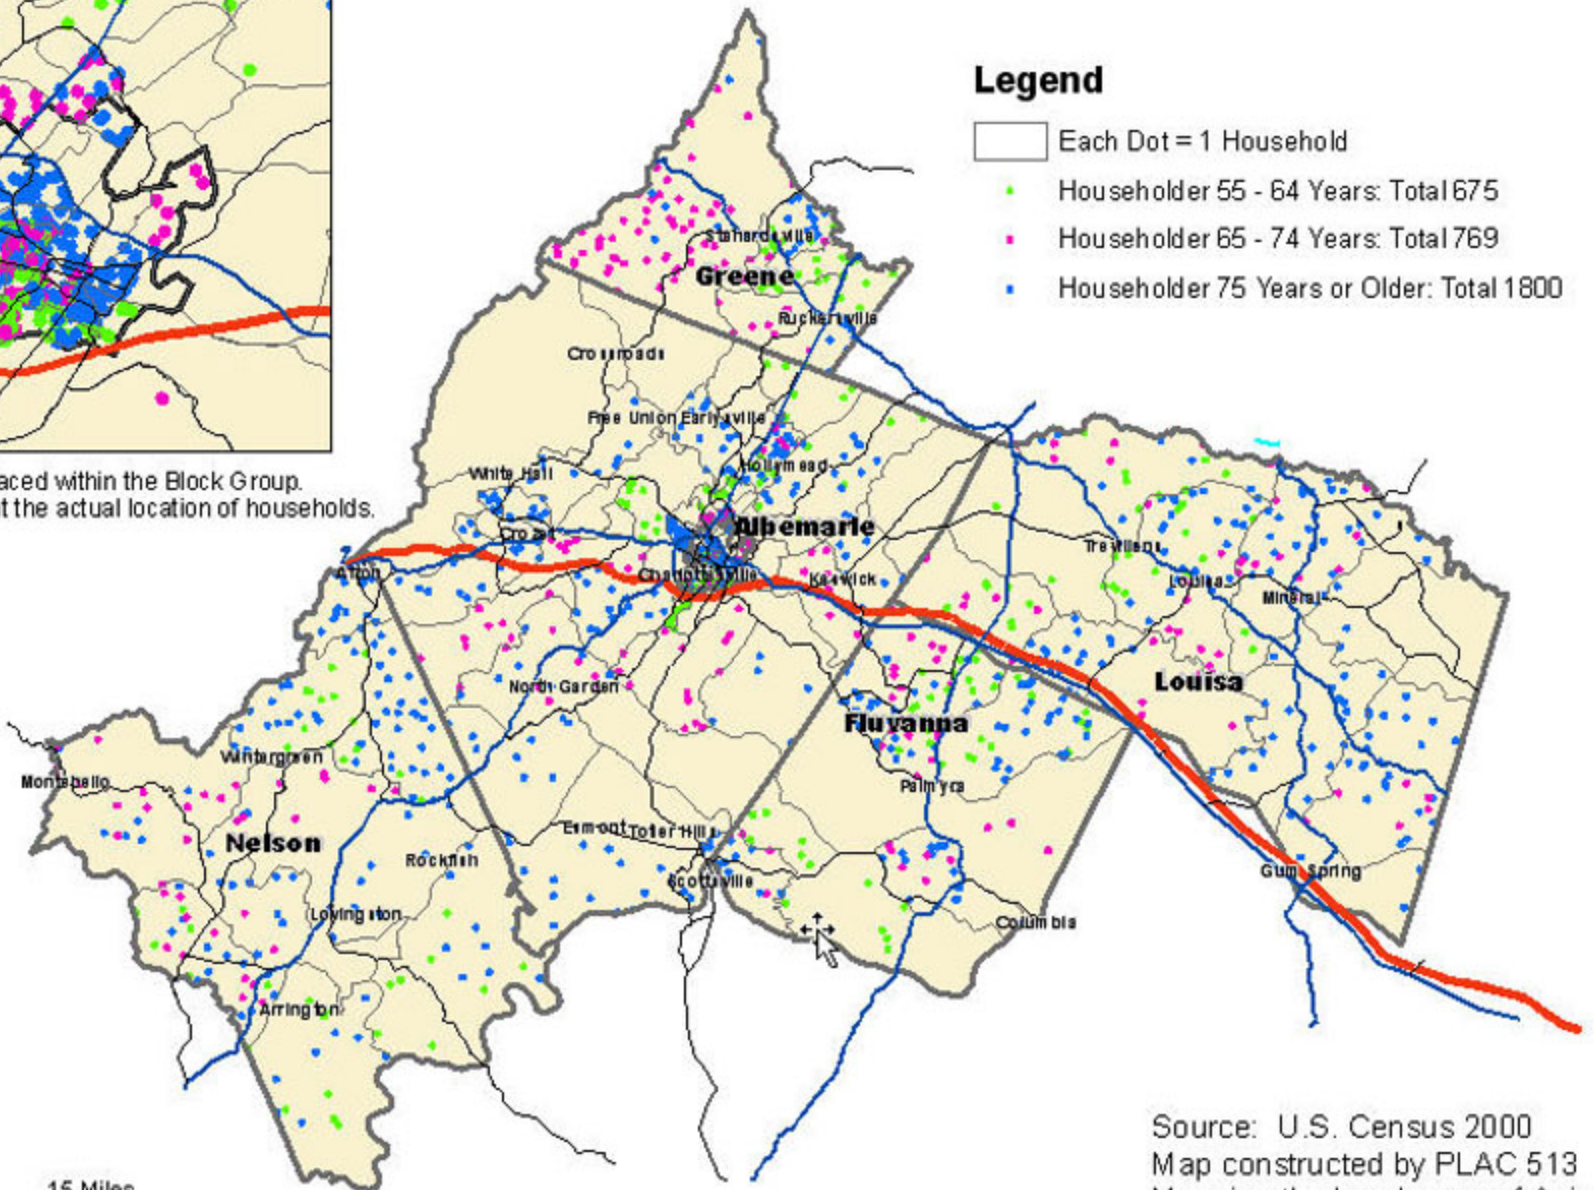

Head of Household is 55 or Older and Household has No Vehicle Available

Dots are randomly placed within the Block Group.
They do not represent the actual location of households.

Legend

- Each Dot = 1 Household
- Householder 55 - 64 Years: Total 675
- Householder 65 - 74 Years: Total 769
- Householder 75 Years or Older: Total 1800

Source: U.S. Census 2000
Map constructed by PLAC 513
Mapping the Landscape of Aging
Spring 2005