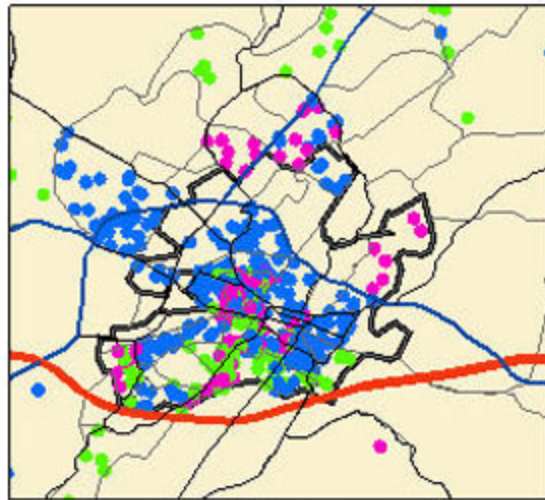

Head of Household is 55 or Older and Household has No Vehicle Available

Dots are randomly placed within the Block Group.
They do not represent the actual location of households.

Legend

- Each Dot = 1 Household
- Householder 55 - 64 Years: Total 675
- Householder 65 - 74 Years: Total 769
- Householder 75 Years or Older: Total 1800

Source: U.S. Census 2000
Map constructed by PLAC 513
Mapping the Landscape of Aging
Spring 2005