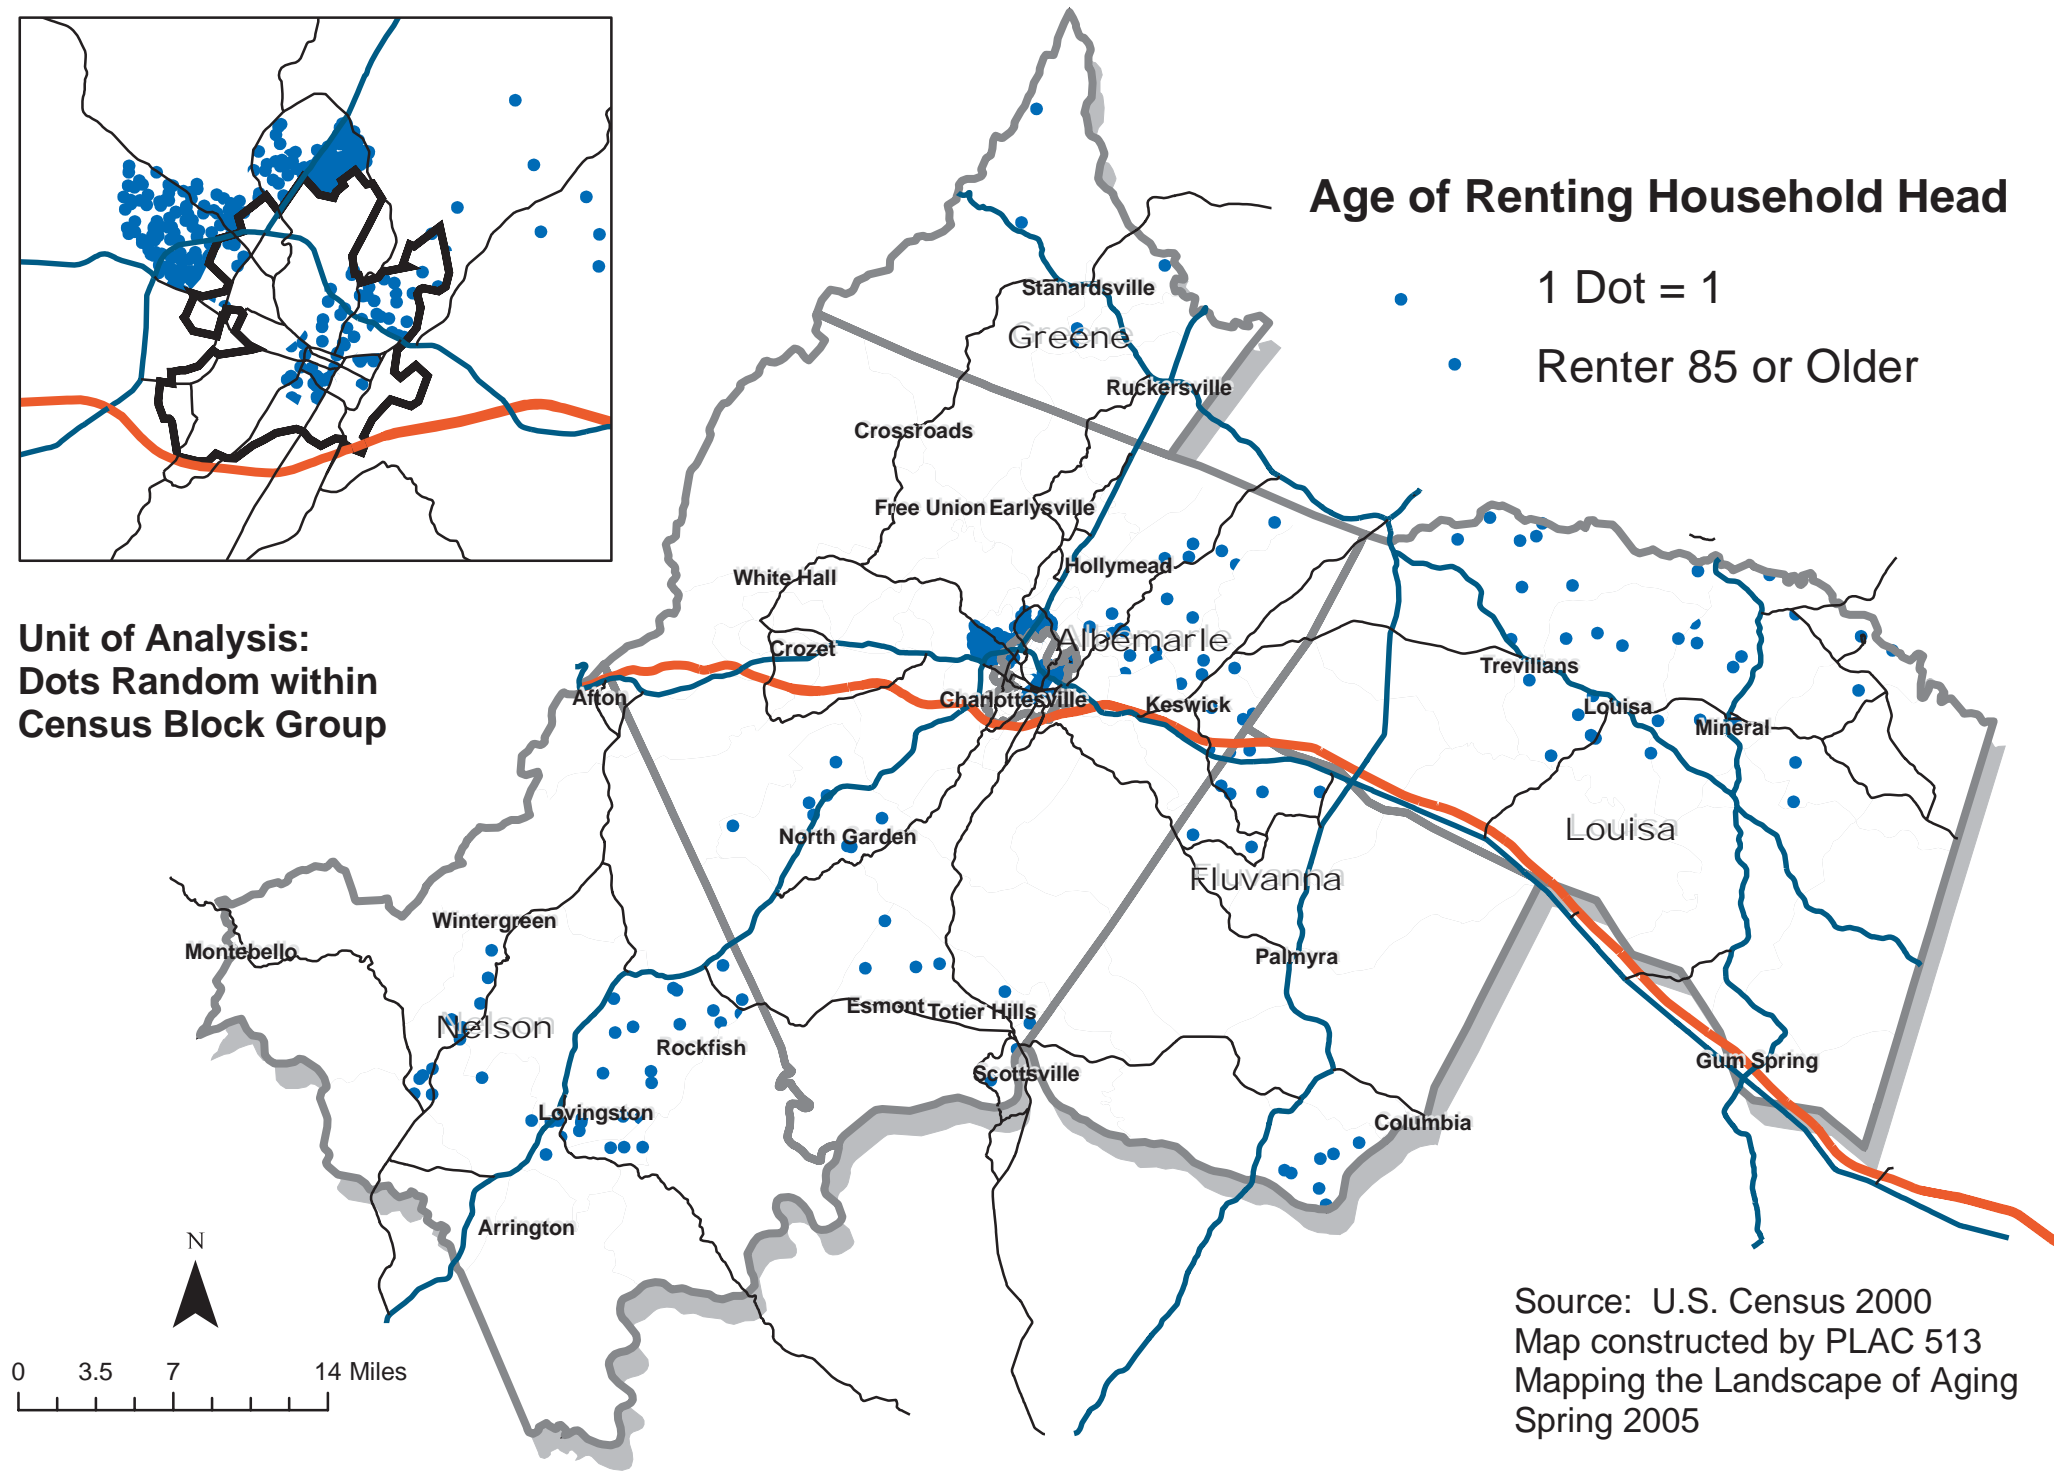

Homeownership among the Senior Population (Housing Tenure by Age of Household Head)

**Unit of Analysis:
Dots Random within
Census Block Group**

Age of Renting Household Head

- 1 Dot = 1
- Renter 85 or Older

Source: U.S. Census 2000
Map constructed by PLAC 513
Mapping the Landscape of Aging
Spring 2005