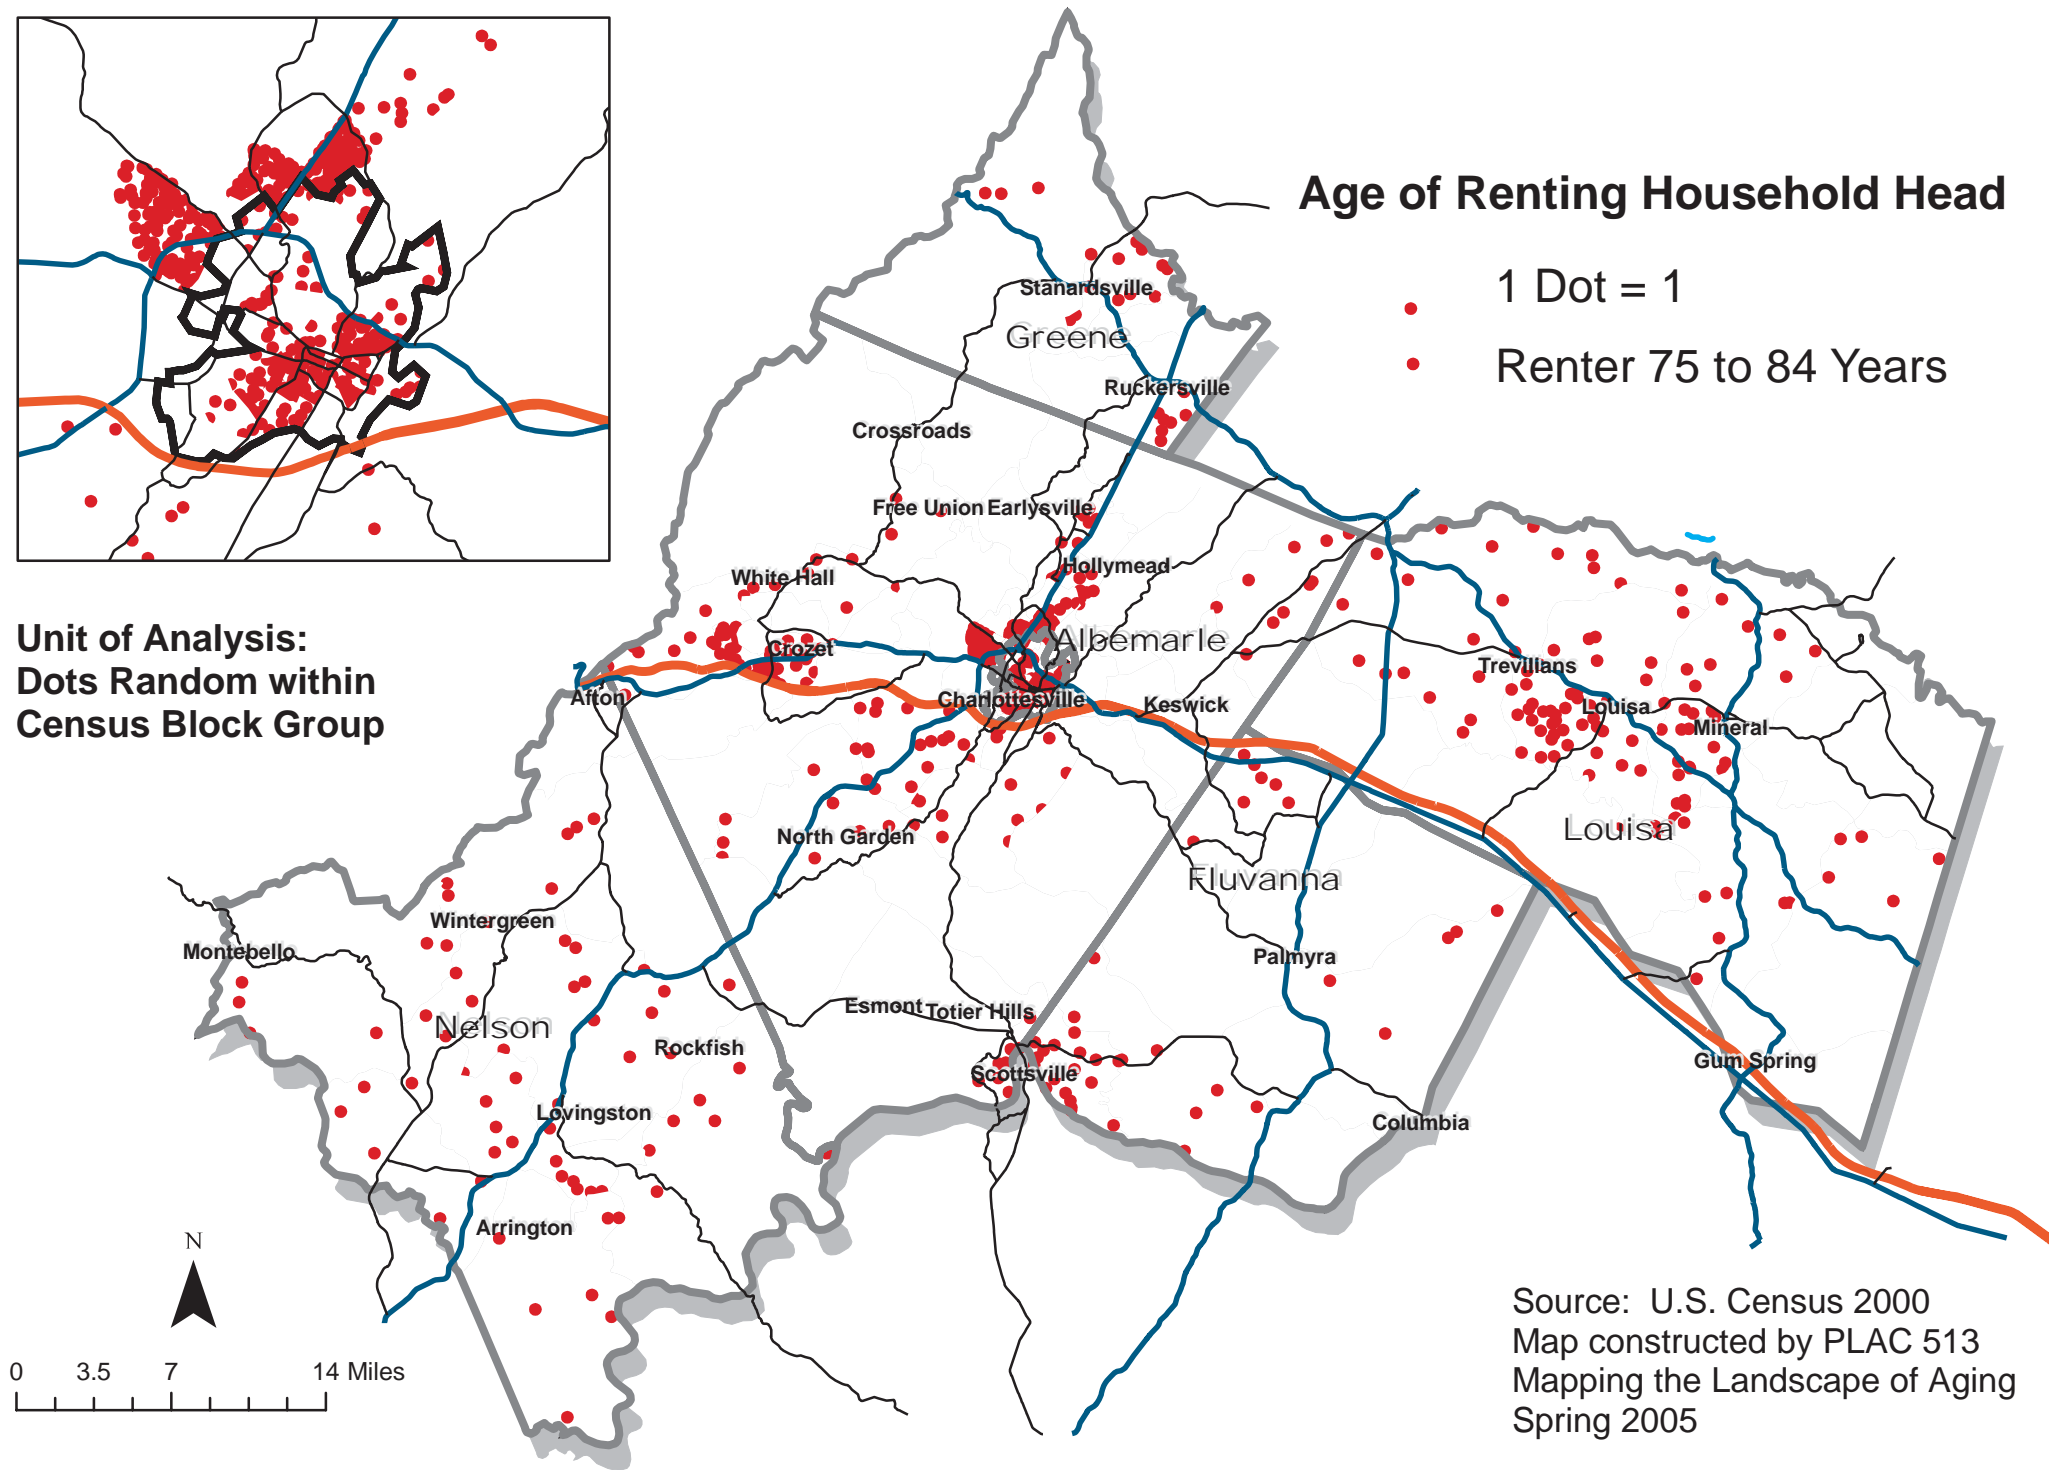

Homeownership among the Senior Population (Housing Tenure by Age of Household Head)

**Unit of Analysis:
Dots Random within
Census Block Group**

Age of Renting Household Head

- 1 Dot = 1
- Renter 75 to 84 Years

0 3.5 7 14 Miles

Source: U.S. Census 2000
Map constructed by PLAC 513
Mapping the Landscape of Aging
Spring 2005