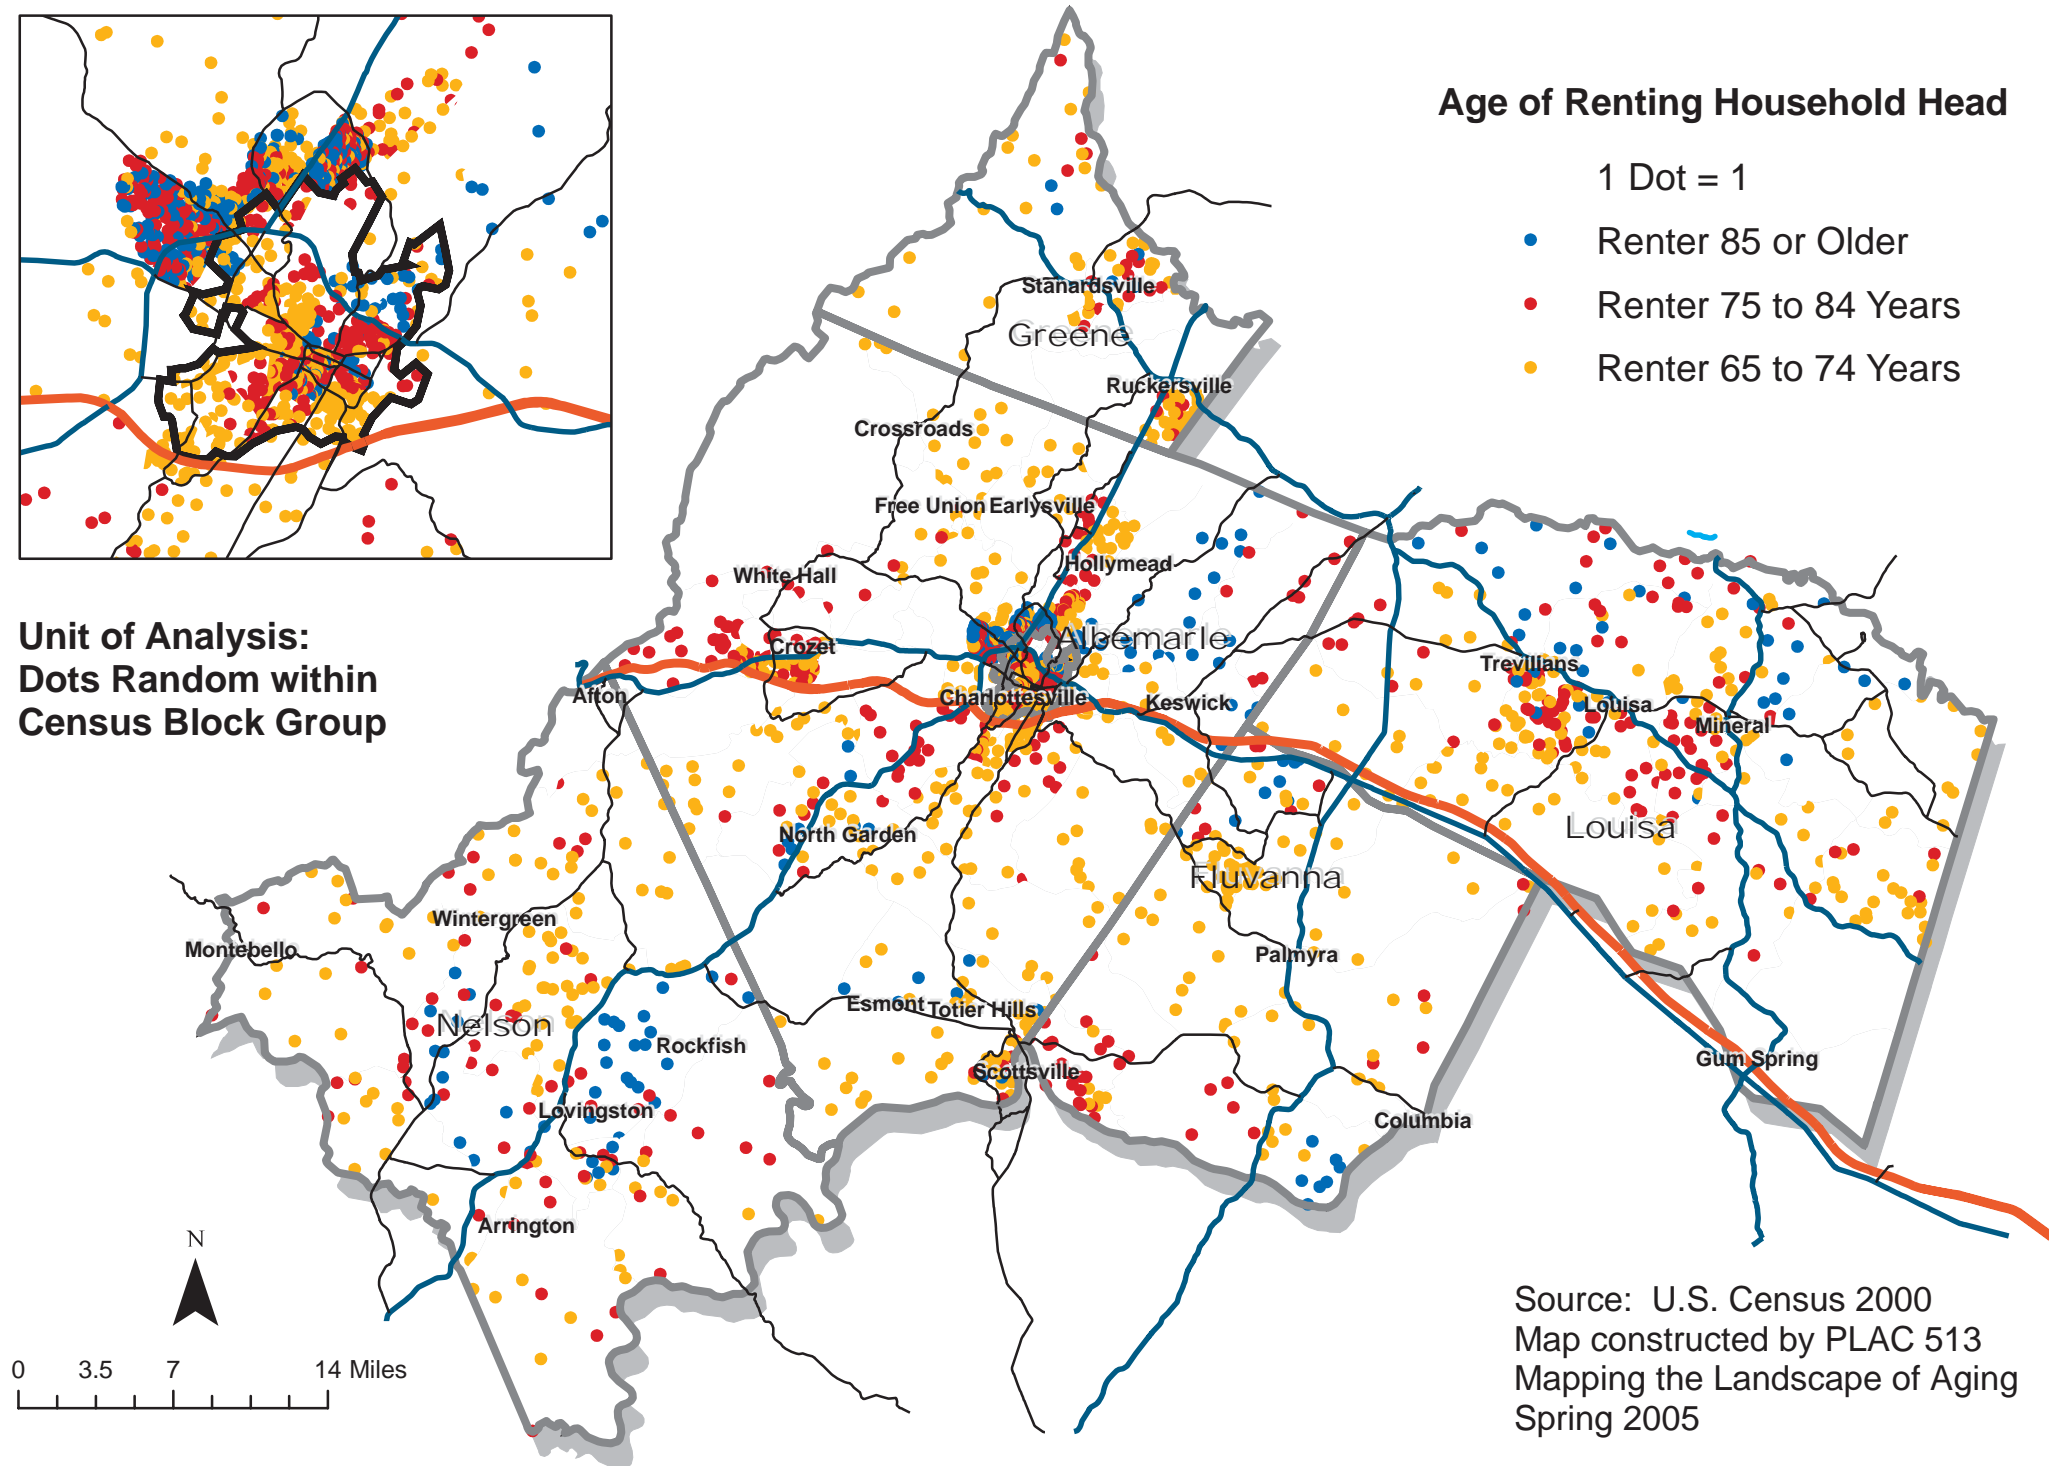

# Homeownership among the Senior Population (Housing Tenure by Age of Household Head)

**Unit of Analysis:  
Dots Random within  
Census Block Group**

## Age of Renting Household Head

1 Dot = 1

- Renter 85 or Older
- Renter 75 to 84 Years
- Renter 65 to 74 Years

0 3.5 7 14 Miles

Source: U.S. Census 2000  
Map constructed by PLAC 513  
Mapping the Landscape of Aging  
Spring 2005