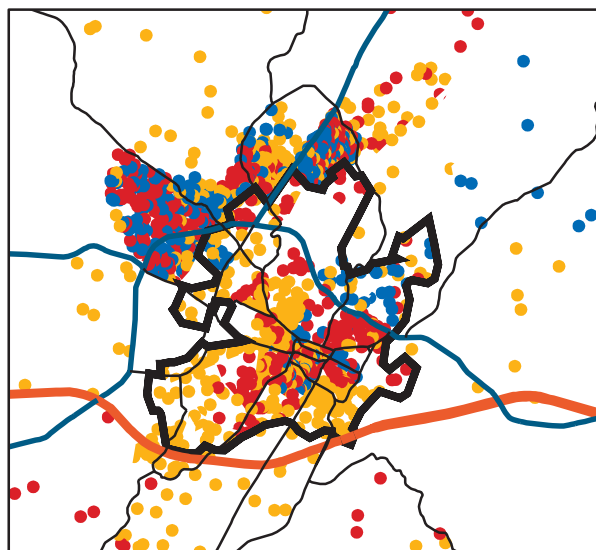

# Homeownership among the Senior Population (Housing Tenure by Age of Household Head)

**Unit of Analysis:  
Dots Random within  
Census Block Group**

## Age of Renting Household Head

1 Dot = 1

- Renter 85 or Older
- Renter 75 to 84 Years
- Renter 65 to 74 Years

0 3.5 7 14 Miles

Source: U.S. Census 2000  
Map constructed by PLAC 513  
Mapping the Landscape of Aging  
Spring 2005