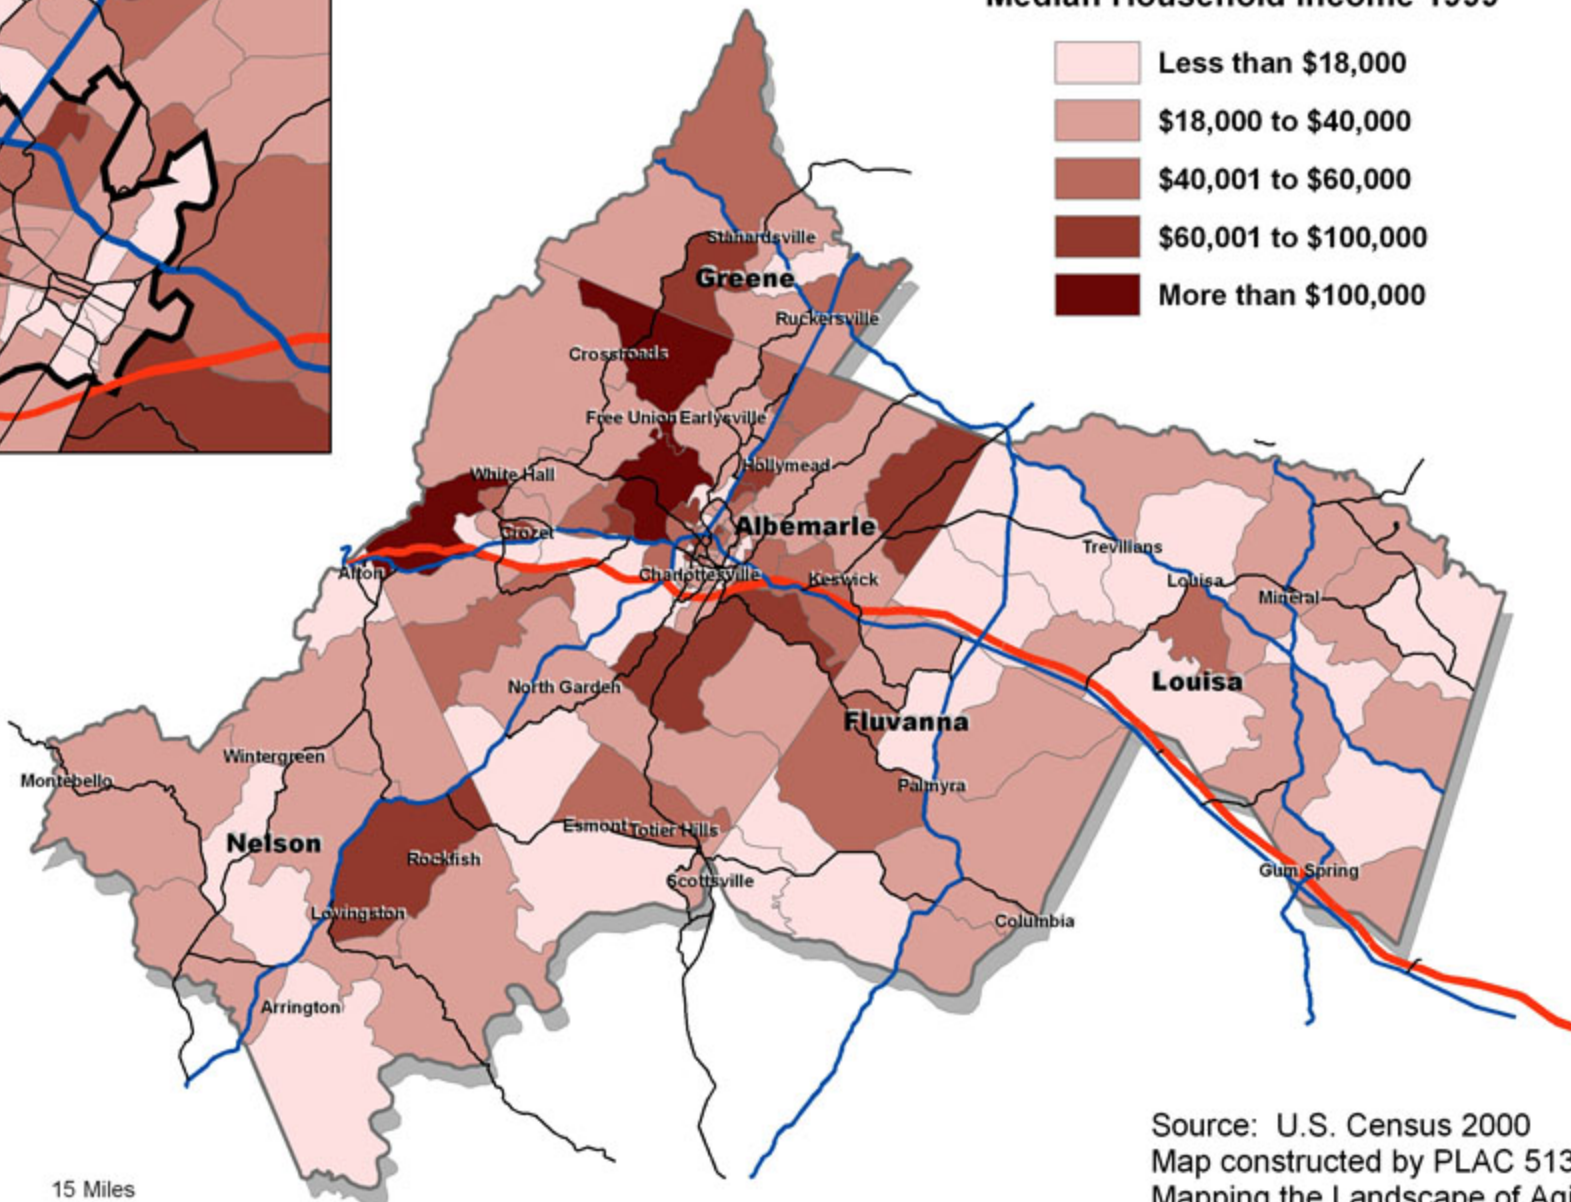

Median Household Income for Age of Household Head 75 Years and Older

Median Household Income 1999

0 3.75 7.5 15 Miles

Source: U.S. Census 2000
Map constructed by PLAC 513
Mapping the Landscape of Aging
Spring 2005