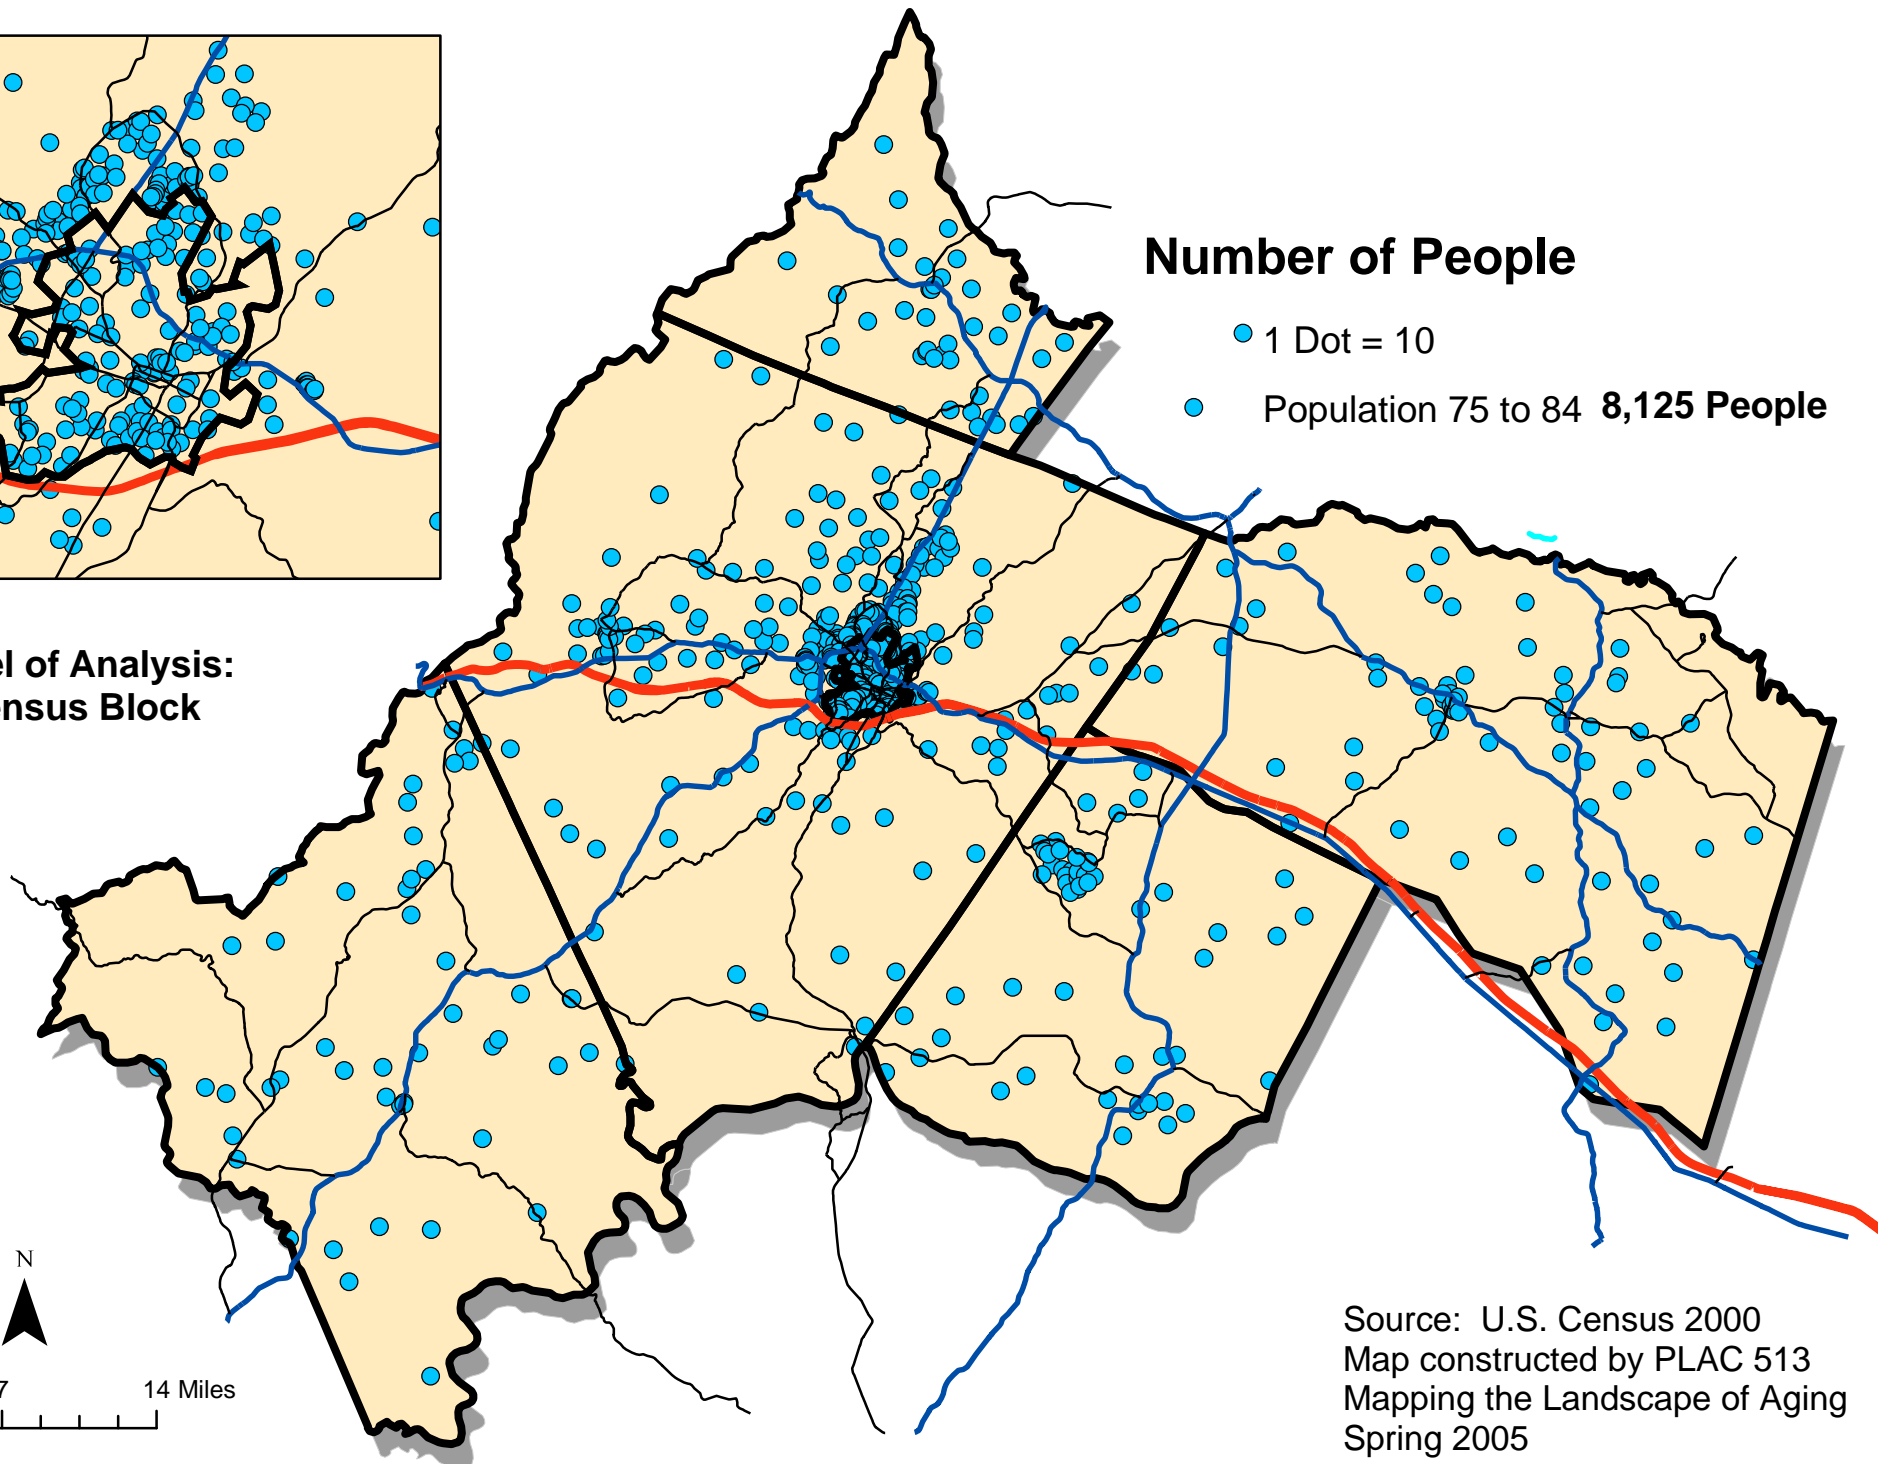

# Number of People 75- 84 Years of Age

## Number of People

● 1 Dot = 10

● Population 75 to 84 **8,125 People**

Level of Analysis:  
Census Block

0 3.5 7 14 Miles

Source: U.S. Census 2000  
Map constructed by PLAC 513  
Mapping the Landscape of Aging  
Spring 2005